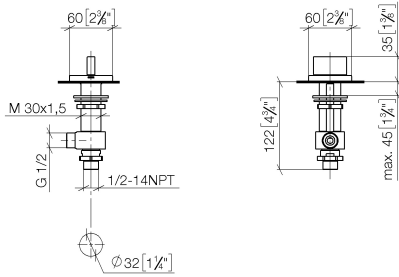

CL.1 Deck valve clockwise closing cold - Champagne (22kt Gold)

CL.1

20 000 705

- hole diameter valve 32 mm
- rosette 60 x 60 mm
- with cold marking

	Champagne (22kt Gold)	20 000 705-47
	Chrome	20 000 705-00
	Brushed Platinum	20 000 705-06
	Dark Chrome	20 000 705-19
	Brushed Champagne (22kt Gold)	20 000 705-46
	Brushed Dark Platinum	20 000 705-99

20 000 705

mm [inches]

Flow rate chart

Certificates

WRAS_2103001.

20 000 705

Parts for other finishes can be found here: [Chrome](#)

Spare parts list

No.	Item Number	Name	Quantity used	Delivery time
1	90 20 70 051 04-47	handle (cold)	1	30
2	04 17 11 058 33 90	side panel	1	2
3	90 90 03 133 00 90	top	1	2
4	04 23 10 032 78 90	fixing set	1	2
5	04 17 11 023 10 90	distributor	1	2
6	90 23 30 040 00-47	threaded connector	1	30
7	09 30 11 059 90	disc	1	2
8	09 23 10 012 90	nut	1	2