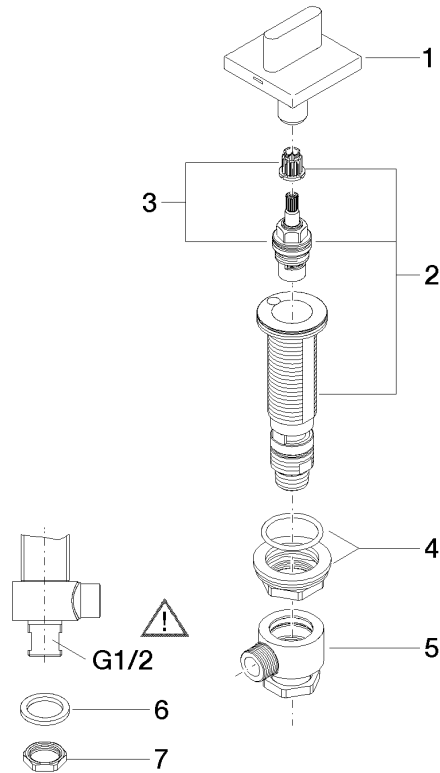

CL.1 Deck valve clockwise closing cold - Champagne (22kt Gold)

CL.1

20 000 705

- hole diameter valve 32 mm
- rosette 60 x 60 mm
- with cold marking

	Champagne (22kt Gold)	20 000 705-47
	Chrome	20 000 705-00
	Brushed Platinum	20 000 705-06
	Dark Chrome	20 000 705-19
	Brushed Champagne (22kt Gold)	20 000 705-46
	Brushed Dark Platinum	20 000 705-99

20 000 705

mm [inches]

Flow rate chart

Certificates

WRAS_2103001.

20 000 705

Parts for other finishes can be found here: [Chrome](#)

Spare parts list

No.	Item Number	Name	Quantity used	Delivery time
1	90 20 70 051 04-47	handle (cold)	1	30
2	04 17 11 058 33 90	side panel	1	2
3	90 90 03 133 00 90	top	1	2
4	04 23 10 032 78 90	fixing set	1	2
5	04 17 11 023 10 90	distributor	1	2
6	90 23 30 040 00-47	threaded connector	1	30
7	09 30 11 059 90	disc	1	2
8	09 23 10 012 90	nut	1	2